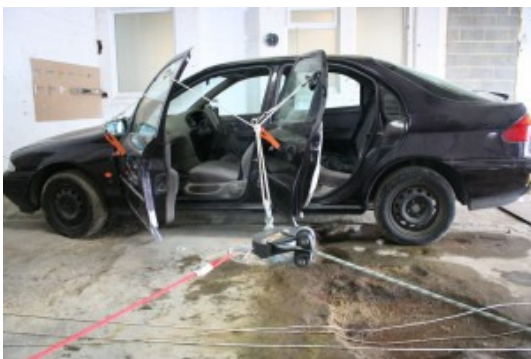

HOOK AND LINE KITS

ALPHA 4 for buildings and vehicles

ALPHA 5 for buildings

ALPHA 6 for vehicles

ALPHA 4 HOOK AND LINE KIT

NSN 1385-99-979-2427

- Karabiner with roller 4
- Button pusher handle attachment 1
- Finger pull handle opener attachment 1

- Building door lever handle turner clamp 1
- Building door knob turner clamp 1
- Short screw assembly for clamps 1
- Diamond tipped window breaker 1
- Self grip handle lifter 1
- Button pusher with suction pad 1
- Key turner 1
- Recessed handle lifter 1
- Tyre clamp 1
- Over hinge eye 2
- Under door eye 2
- Cavity wall eye 2
- Door pusher attachment 1
- Cavity wall eye fitting kit 1
- Hood/bonnet a frame 1
- Rigid case for hI007100 1
- Duck tape 50mm x 50m 1
- Self grip pliers with eye 1
- Pulley with jammer cleat 1
- Sticky eye 10
- Gangway brace 1